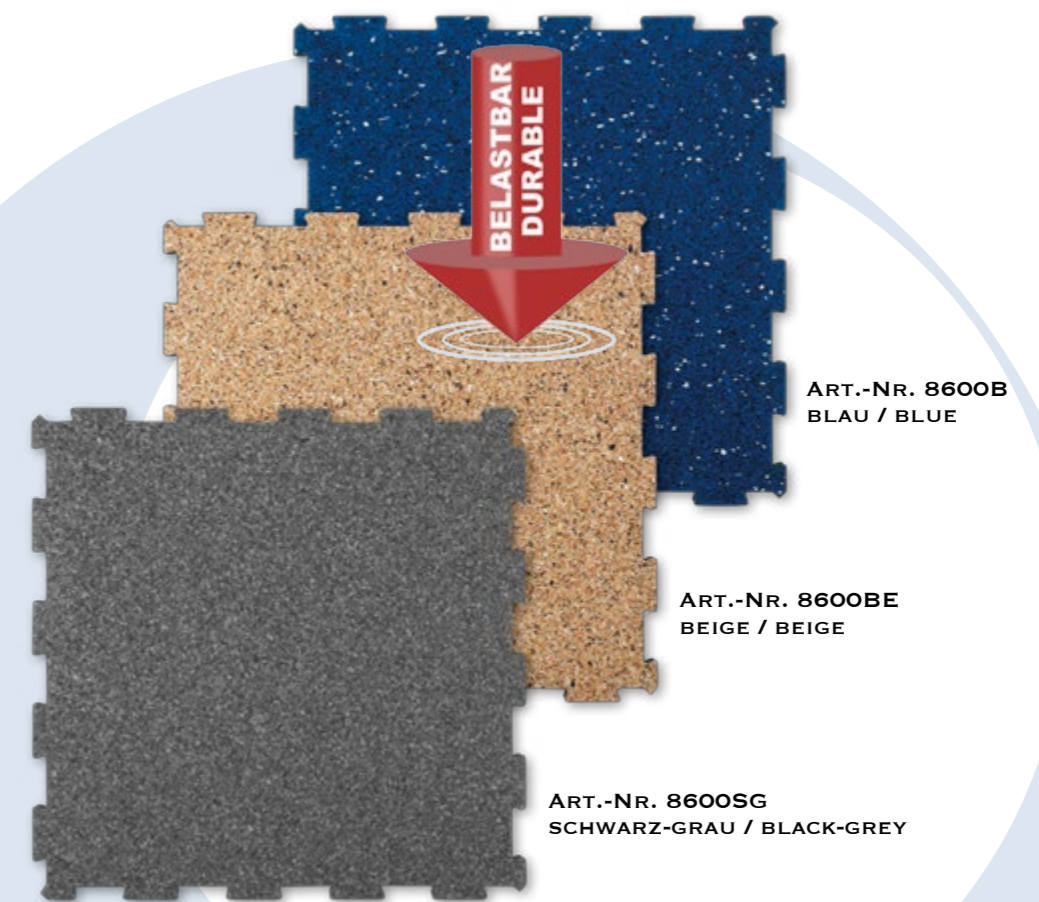

STUDIOLINE CARDIO

**MAX. BELASTBARKEIT
MAX. WEIGHT CARRYING CAPACITY**
5.000 KG/M²

STUDIOLINE CARDIO
50 x 50 x 1,5 cm (± 1 mm)

MATERIAL: GUMMI
MATERIAL: RUBBER

STUDIOLINE CARDIO IST DER IDEALE BODENBELAG FÜR JEDES FITNESSCENTER UND JEDEN TRAININGS- UND THERAPIERAUM. DIE EINZELNEN MATTEN WERDEN LOSE VERLEGT UND MITEINANDER VERZAHNT.

STUDIOLINE CARDIO BESTEHT AUS MASSIVEM UND ABRIEBFESTEM GUMMI. OPTIMAL FÜR DEN FREIHANDEL- UND GERÄTEBEREICH. STUDIOLINE CARDIO BIETET SCHUTZ VOR HERUNTERFALLENDEN GEWICHTEN, IST GELENKSCHONEND UND TRITTSCHALLDÄMMEND. DIE VERSCHIEDENEN FARBEN ERLAUBEN EINE INDIVIDUELLE RAUMGESTALTUNG.

STUDIOLINE CARDIO IS THE IDEAL FLOORING FOR ANY GYM, TRAINING AND THERAPY ROOM. THE SINGLE MATS ARE LOOSE LAID AND INTERLOCKED.

STUDIOLINE CARDIO IS MADE OF SOLID ABRASION-RESISTANT RUBBER. IDEAL FOR FREE WEIGHT AND EQUIPMENT AREA. STUDIOLINE CARDIO PROVIDES PROTECTION AGAINST FALLING WEIGHTS, IS EASY ON THE JOINTS AND ABSORBS SOUND. THE DIFFERENT COLORS ALLOW AN INDIVIDUAL ROOM DESIGN.

BESCHREIBUNG DESCRIPTION				CM	KARTON INHALT CARTON CONTENT	EK-PREIS PRO STÜCK COST PRICE PER PIECE
STUDIOLINE CARDIO	8600SG	8600BE	8600B	1,5	4	

MINIMALE FARBABWEICHUNG MÖGLICH - MINIMAL COLOUR DIFFERENCE POSSIBLE