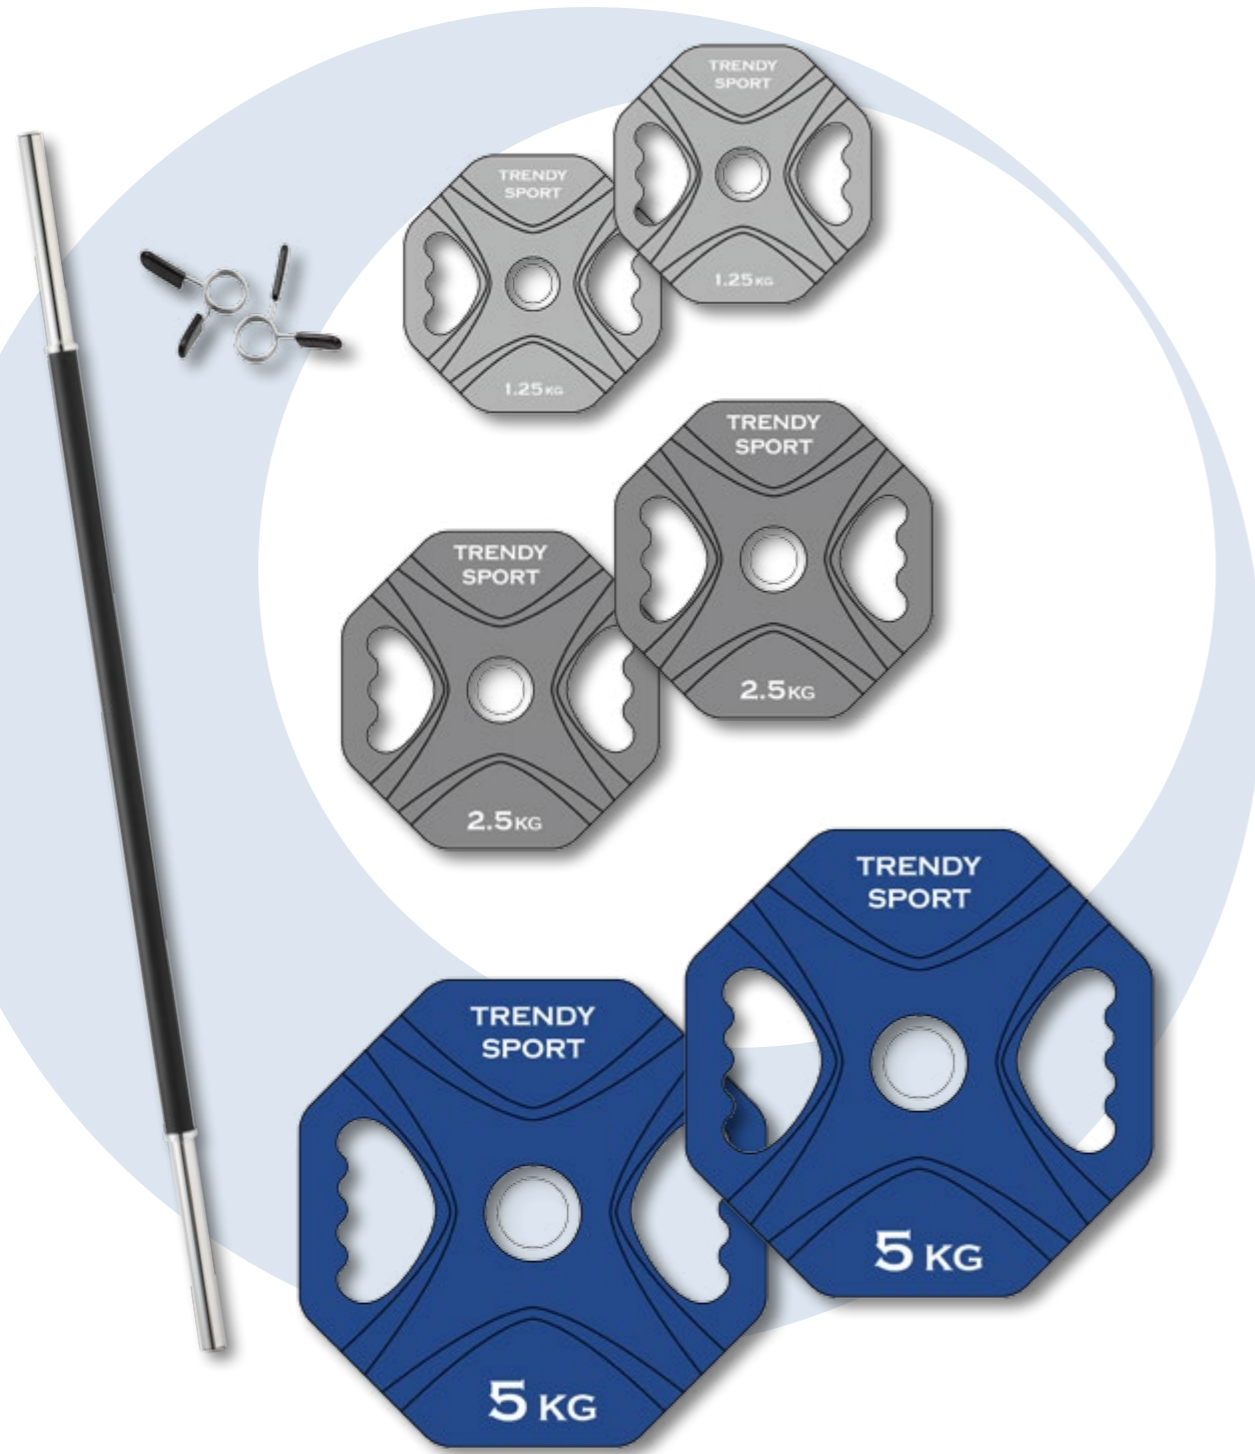

TRENDY PESOS OCTO

1. GEWICHTSSCHEIBEN MIT
2. KUNSTSTOFFUMMANTELUNG UND ZEMENTKERN
   - GRIFFEINSATZ
   - STANGE MIT GUMMIERTER GRIFFFLÄCHE 140 CM / 1 KG

1. PLATES WITH
2. PLASTIC COATING AND CEMENT CORE
   - EASY TO HANDLE AS A RECESS
   - BARBELL WITH RUBBERIZED GRIP 140 CM / 1 KG