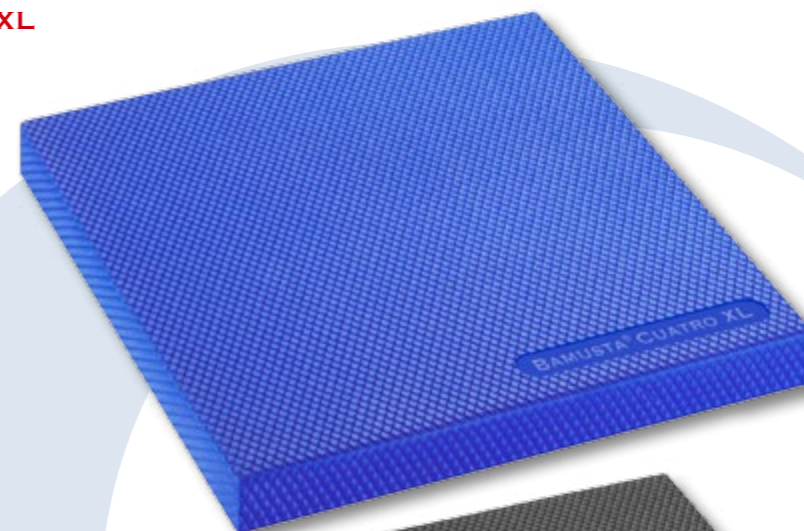

DAS VIERECKIGE BAMUSTA CUATRO XL IST AUS 60MM STARKEM GESCHLOSSENZELLEDEM SCHAUMSTOFF GEFERTIGT. AUSGEZEICHNETE DÄMPFUNGSEIGENSCHAFTEN, AUCH BEI PUNKTUELLER BELASTUNG. RUTSCHFEST DURCH WAFFELSTRUKTUR, WASSERABWEISEND UND EINFACH ZU REINIGEN. SOBALD DER BENUTZER AUF DAS BAMUSTA CUATRO XL STEIGT, BEGINNT ER AUTOMATISCH MIT DEM GLEICHGEWICHTSTRAINING. DURCH SEIN GEWICHT WIRD EINE KOMPRESSION ERZEUGT, WODURCH SOFORT DIE KOORDINATION UND BALANCE DES ANWENDERS GEFORDERT WIRD.

THE QUADRANGULAR BAMUSTA CUATRO XL IS MADE FROM 60MM THICK CLOSED CELLULAR FOAM MATERIAL. EXCELLENT DAMPING PROPERTIES, ALSO WHEN STRAINED SELECTIVELY. NON-SLIP DUE TO WAFFER STRUCTURE, WATER RESISTANT AND EASY TO CLEAN. AS SOON AS THE USER STEPS ON THE BAMUSTA CUATRO XL ONE AUTOMATICALLY STARTS PRACTICING THE BALANCE. THE BODY WEIGHT CREATES A COMPRESSION WHICH CHALLENGES THE USER'S BALANCE AND COORDINATION.

BAMUSTA® CUATRO XL

ART.-NR. 9000BXL

48 x 48 x 6,0 CM

BAMUSTA® CUATRO XL

ART.-NR. 9000AXL

48 x 48 x 6,0 CM