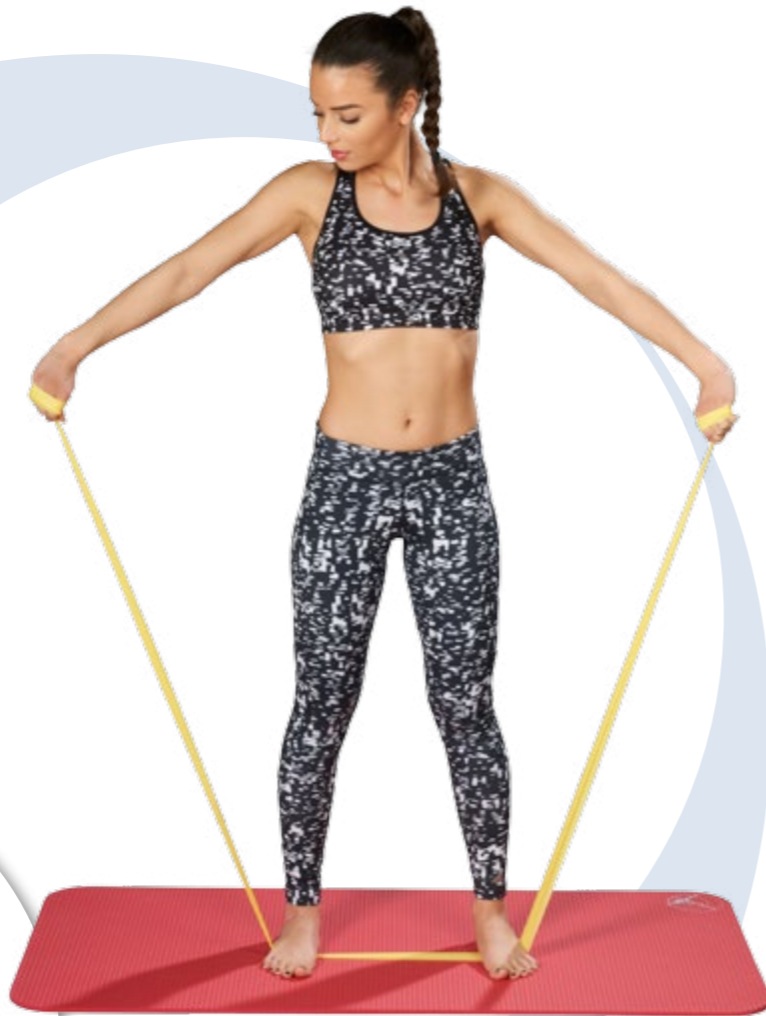

TRENDY LIMITE FITNESSBÄNDER FINDEN BEIM MUSKELAUFBAU IM REHABILITATION- UND THERAPIEBEREICH SOWIE IN ALLEN FITNESSBEREICHEN IHREN EINSATZ.

- LÄNGE VON 2,5 METER
- GELIEFERT IM VERKAUFSKARTON
- AUF DER BOX WERDEN 8 ÜBUNGEN GEZEIGT
- SCHONENDER MUSKELAUFBAU
- VIELSEITIGES TRAINING EINZELNER MUSKELGRUPPEN
- 6 UNTERSCHIEDLICHE ZUGKRAFTSTÄRKEN FÜR DIE PERFEKTE AUSWAHL DER INDIVIDUELLEN BEDÜRFNISSE
- ÜBERALL EINSETZBAR

TRENDY LIMITE FITNESS STRAPS ARE USED FOR MUSCLE BUILDING IN THE REHABILITATION AND THERAPY AREA AS WELL AS IN ALL FITNESS AREAS.

- LENGTH OF 2,5 METERS
- DELIVERED IN SALES CARTON
- 8 EXERCISES ARE SHOWN ON THE BOX
- GENTLE MUSCLE GROWTH
- VERSATILE TRAINING OF INDIVIDUAL MUSCLE GROUPS
- 6 DIFFERENT PULLING STRENGTHS FOR THE PERFECT CHOICE OF INDIVIDUAL NEEDS
- CAN BE USED EVERYWHERE