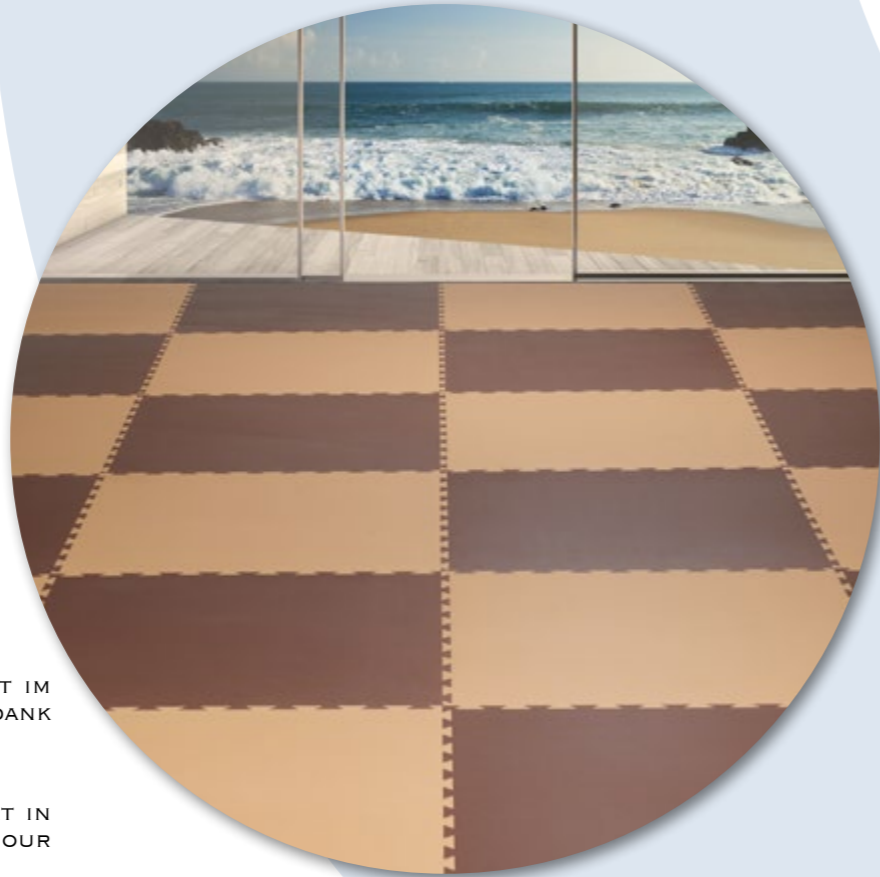

BODENMATTEN

SCHICKE SPORTBÖDEN VON TRENDY SPORT IM EDLEN DESIGN. EINFACH ZU VERLEGEN DANK DER VERZÄHNUNG.

AMAZING SPORTS FLOORS BY TRENDYSPORT IN CLASSY DESIGN. EASY TO INSTALL WITH OUR INTERLOCKING SYSTEM.