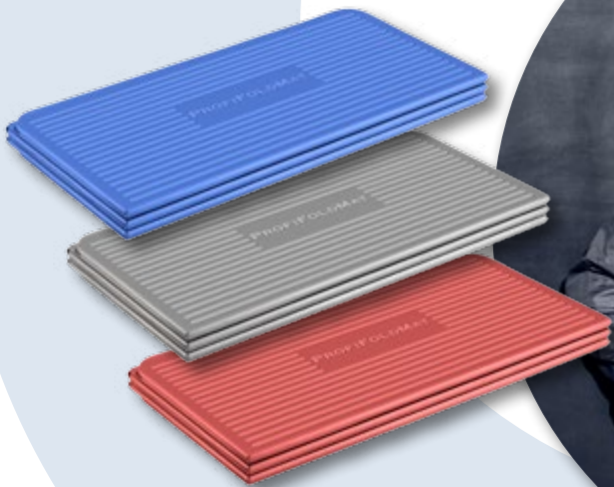

PROFIFOLDMAT

KLETTBAND STANDARD VELCRO STANDARD

ART.-NR. 8013

LÄNGE / LENGTH 78 CM

DER KLETTVERSCHLUSS IST ABSOLUT SICHER UND SCHONT DIE PROFIFOLDMAT (KEINE DRUCKSTELLEN WIE BEI DEN GUMMIBÄNDERN!).

THE VELCRO IS SAFE AND PROTECTS THE PROFIFOLDMAT (NO PRESSURE POINTS SUCH AS RUBBER BANDS!).