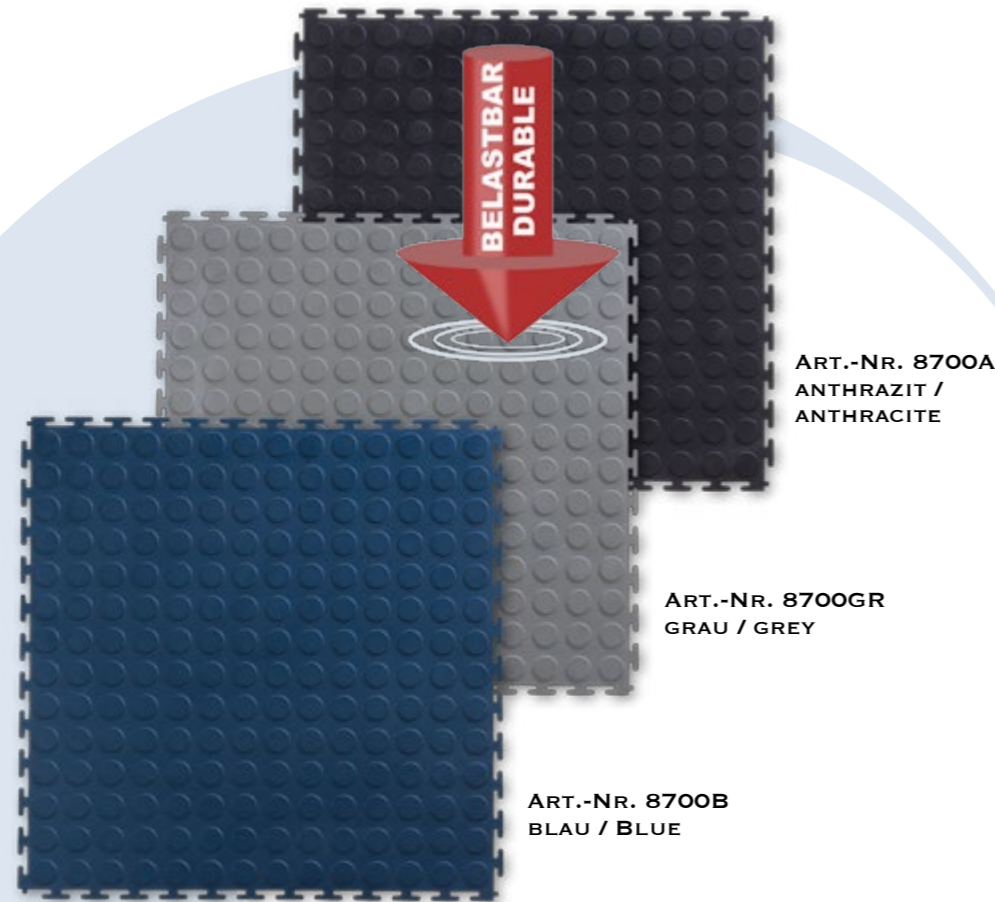

STUDIOLINE QUARTO

**MAX. BELASTBARKEIT
MAX. WEIGHT CARRYING CAPACITY**
10.000 KG/M²

STUDIOLINE QUARTO
50 x 50 x 0,5 cm

MATERIAL: PVC

STUDIOLINE QUARTO IST SCHWER BELASTBAR UND DER IDEALE BODENBELAG FÜR SPORTSTUDIOS UND ANDERE HÄUFIG GENUTZTE FLÄCHEN. STUDIOLINE QUARTO BESTEHT AUS PVC UND IST EXTREM ROBUST UND ABRIEBFEST. DIE VERSCHIEDENEN FARBEN ERMÖGLICHEN EINE INDIVIDUELLE RAUMGESTALTUNG.

WEITERE NUTZUNGSBEISPIELE:

- INDUSTRIEHALLEN
- LAGERRÄUME
- BÜROS
- STEHARBEITSPLÄTZE
- MESSEN
- SHOWRÄUME
- GEEIGNET FÜR HUBWAGEN UND GABELSTAPLER

STUDIOLINE QUARTO IS HIGHLY LOADABLE AND THE IDEAL FLOORING FOR GYMS AND OTHER FREQUENTLY USED AREAS. STUDIOLINE QUARTO IS MADE OF PVC AND EXTREMELY DURABLE AND ABRASION RESISTANT. THE DIFFERENT COLORS ALLOW AN INDIVIDUAL ROOM DESIGN.

OTHER USAGE EXAMPLES:

- INDUSTRIAL BUILDINGS
- STORAGE FACILITIES
- OFFICES
- STANDING WORKSTATIONS
- EXHIBITIONS
- SHOWROOMS
- SUITABLE FOR LIFTING CART AND FORKLIFT

BESCHREIBUNG DESCRIPTION				CM	KARTON INHALT CARTON CONTENT	EK-PREIS PRO STÜCK COST PRICE PER PIECE
STUDIOLINE QUARTO	8700B	8700GR	8700A	0,5	12	

MINIMALE FARBABWEICHUNG MÖGLICH - MINIMAL COLOUR DIFFERENCE POSSIBLE